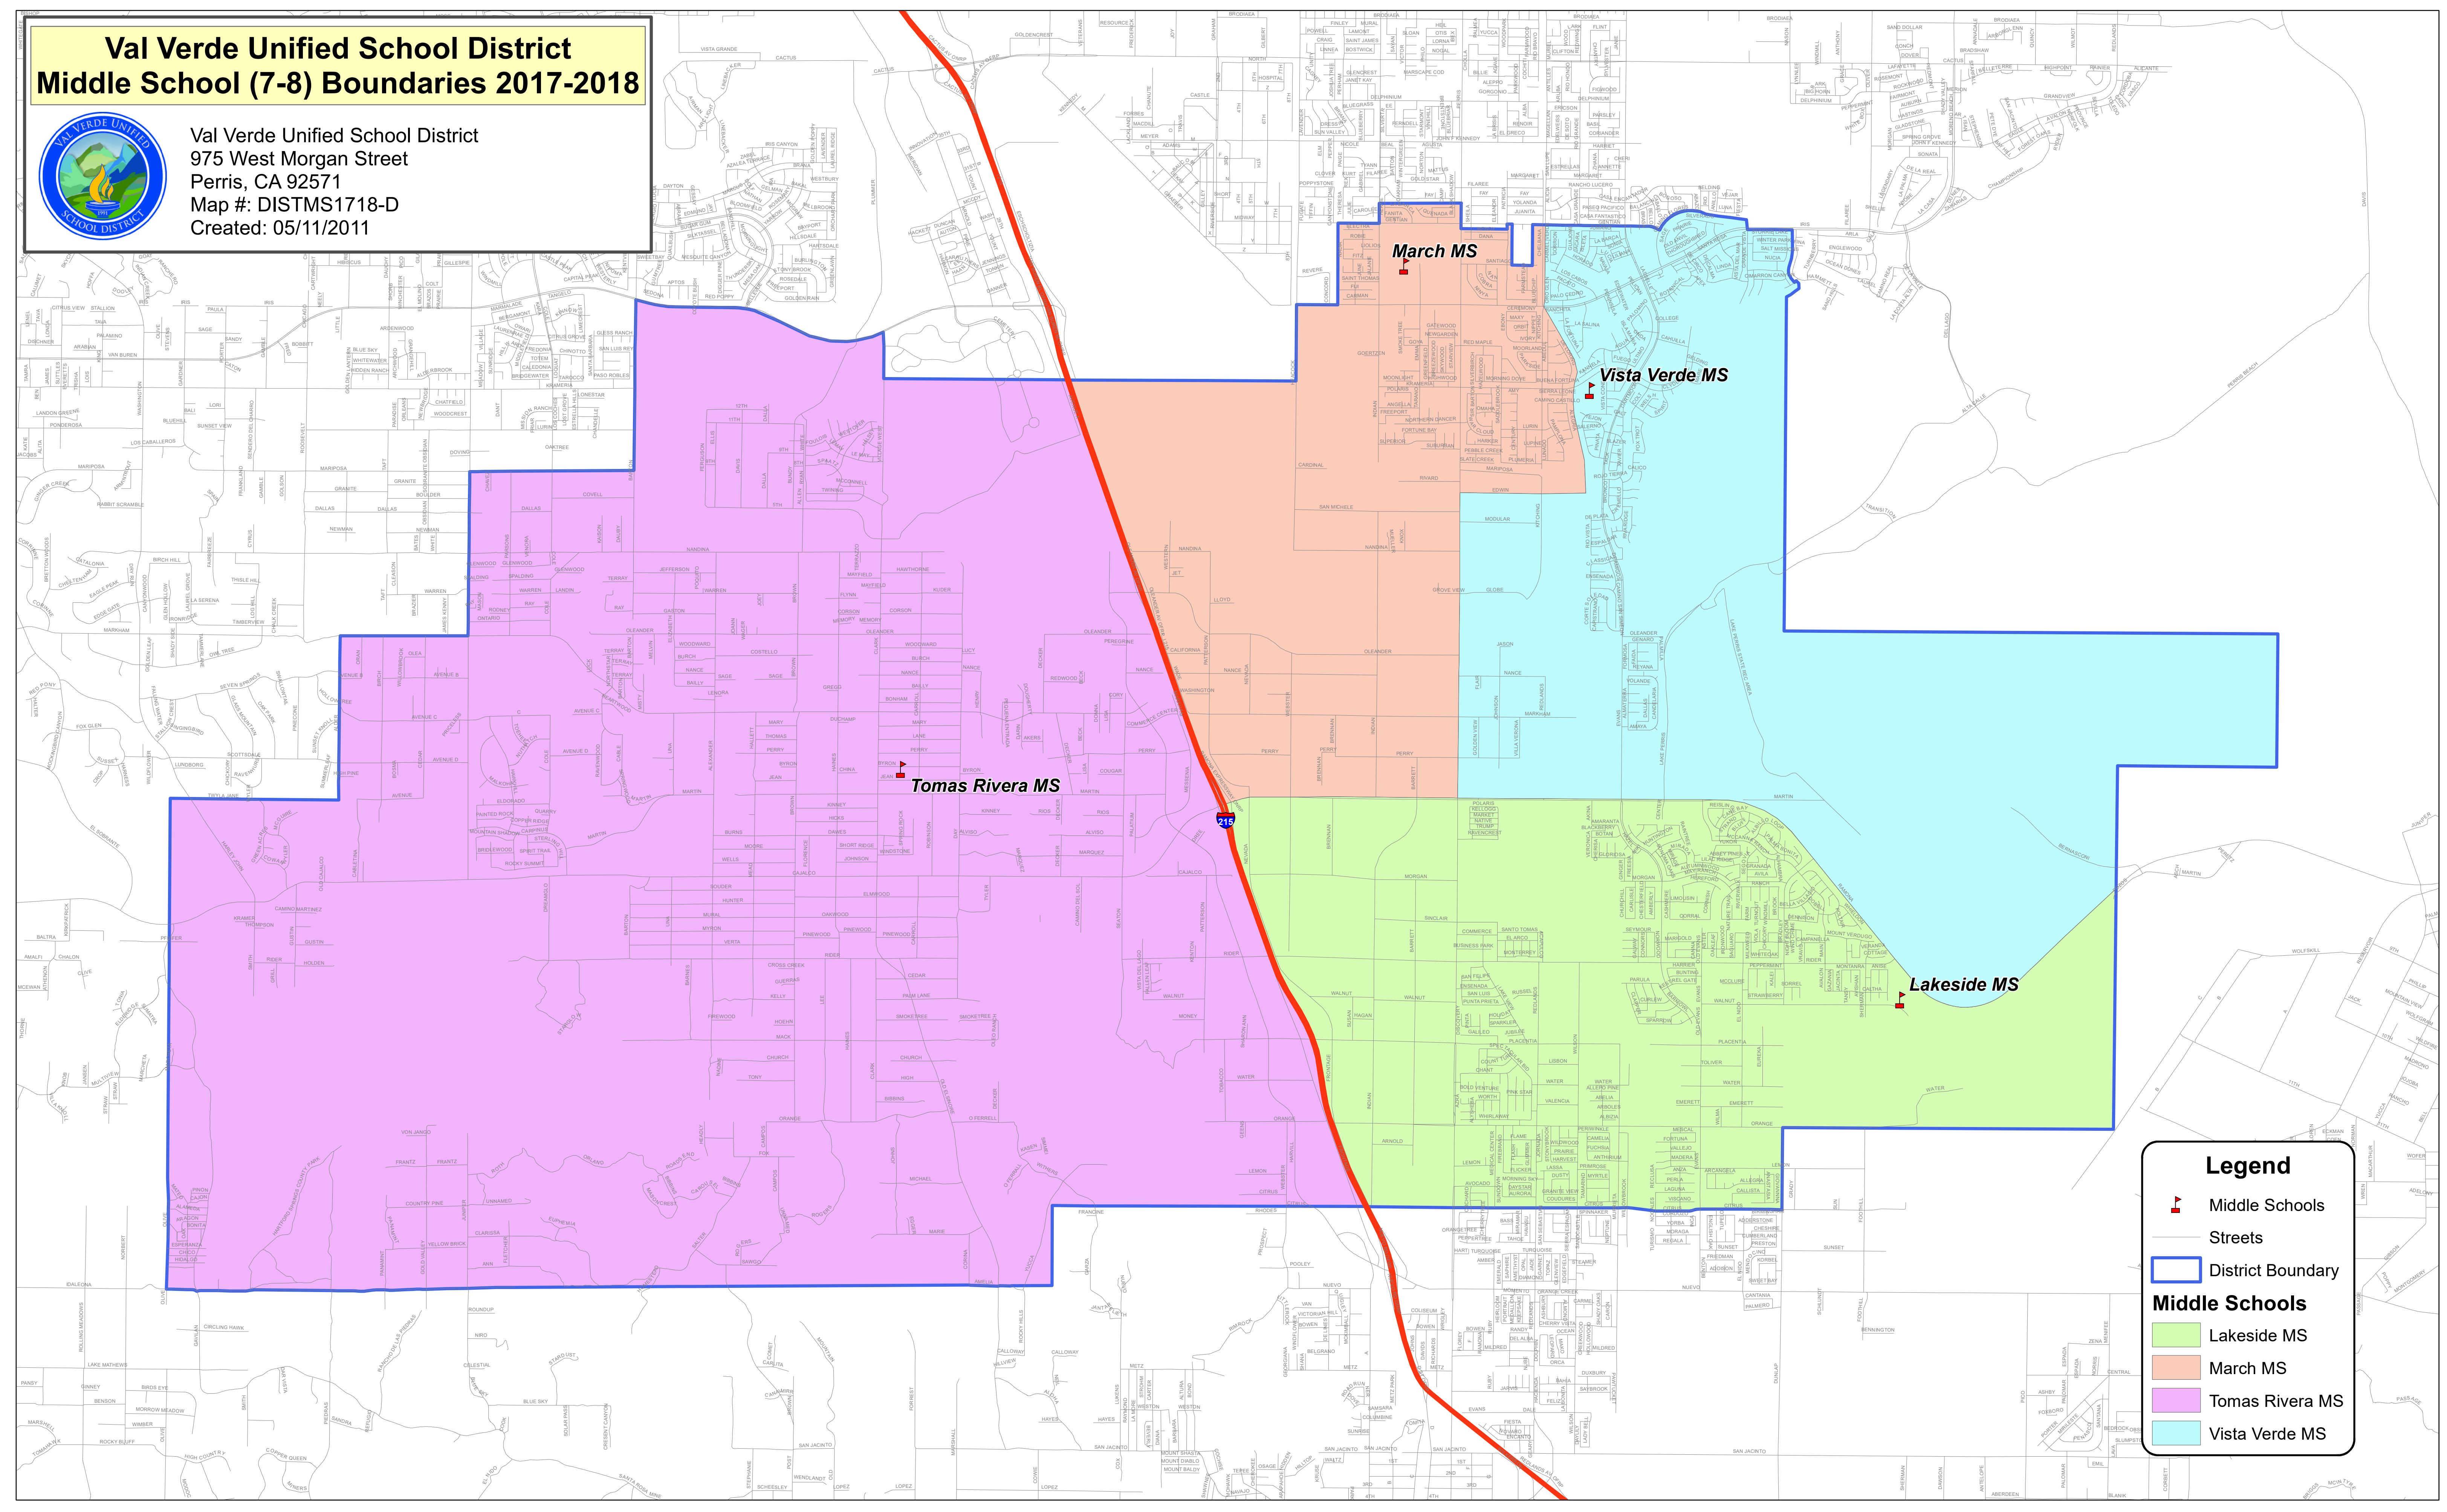

Val Verde Unified School District Middle School (7-8) Boundaries 2017-2018

Val Verde Unified School District
975 West Morgan Street
Perris, CA 92571
Map #: DISTMS1718-D
Created: 05/11/2011

March MS

Vista Verde MS

Tomas Rivera MS

Lakeside MS

Legend

-  Middle Schools
-  Streets
-  District Boundary
- Middle Schools**
-  Lakeside MS
-  March MS
-  Tomas Rivera MS
-  Vista Verde MS