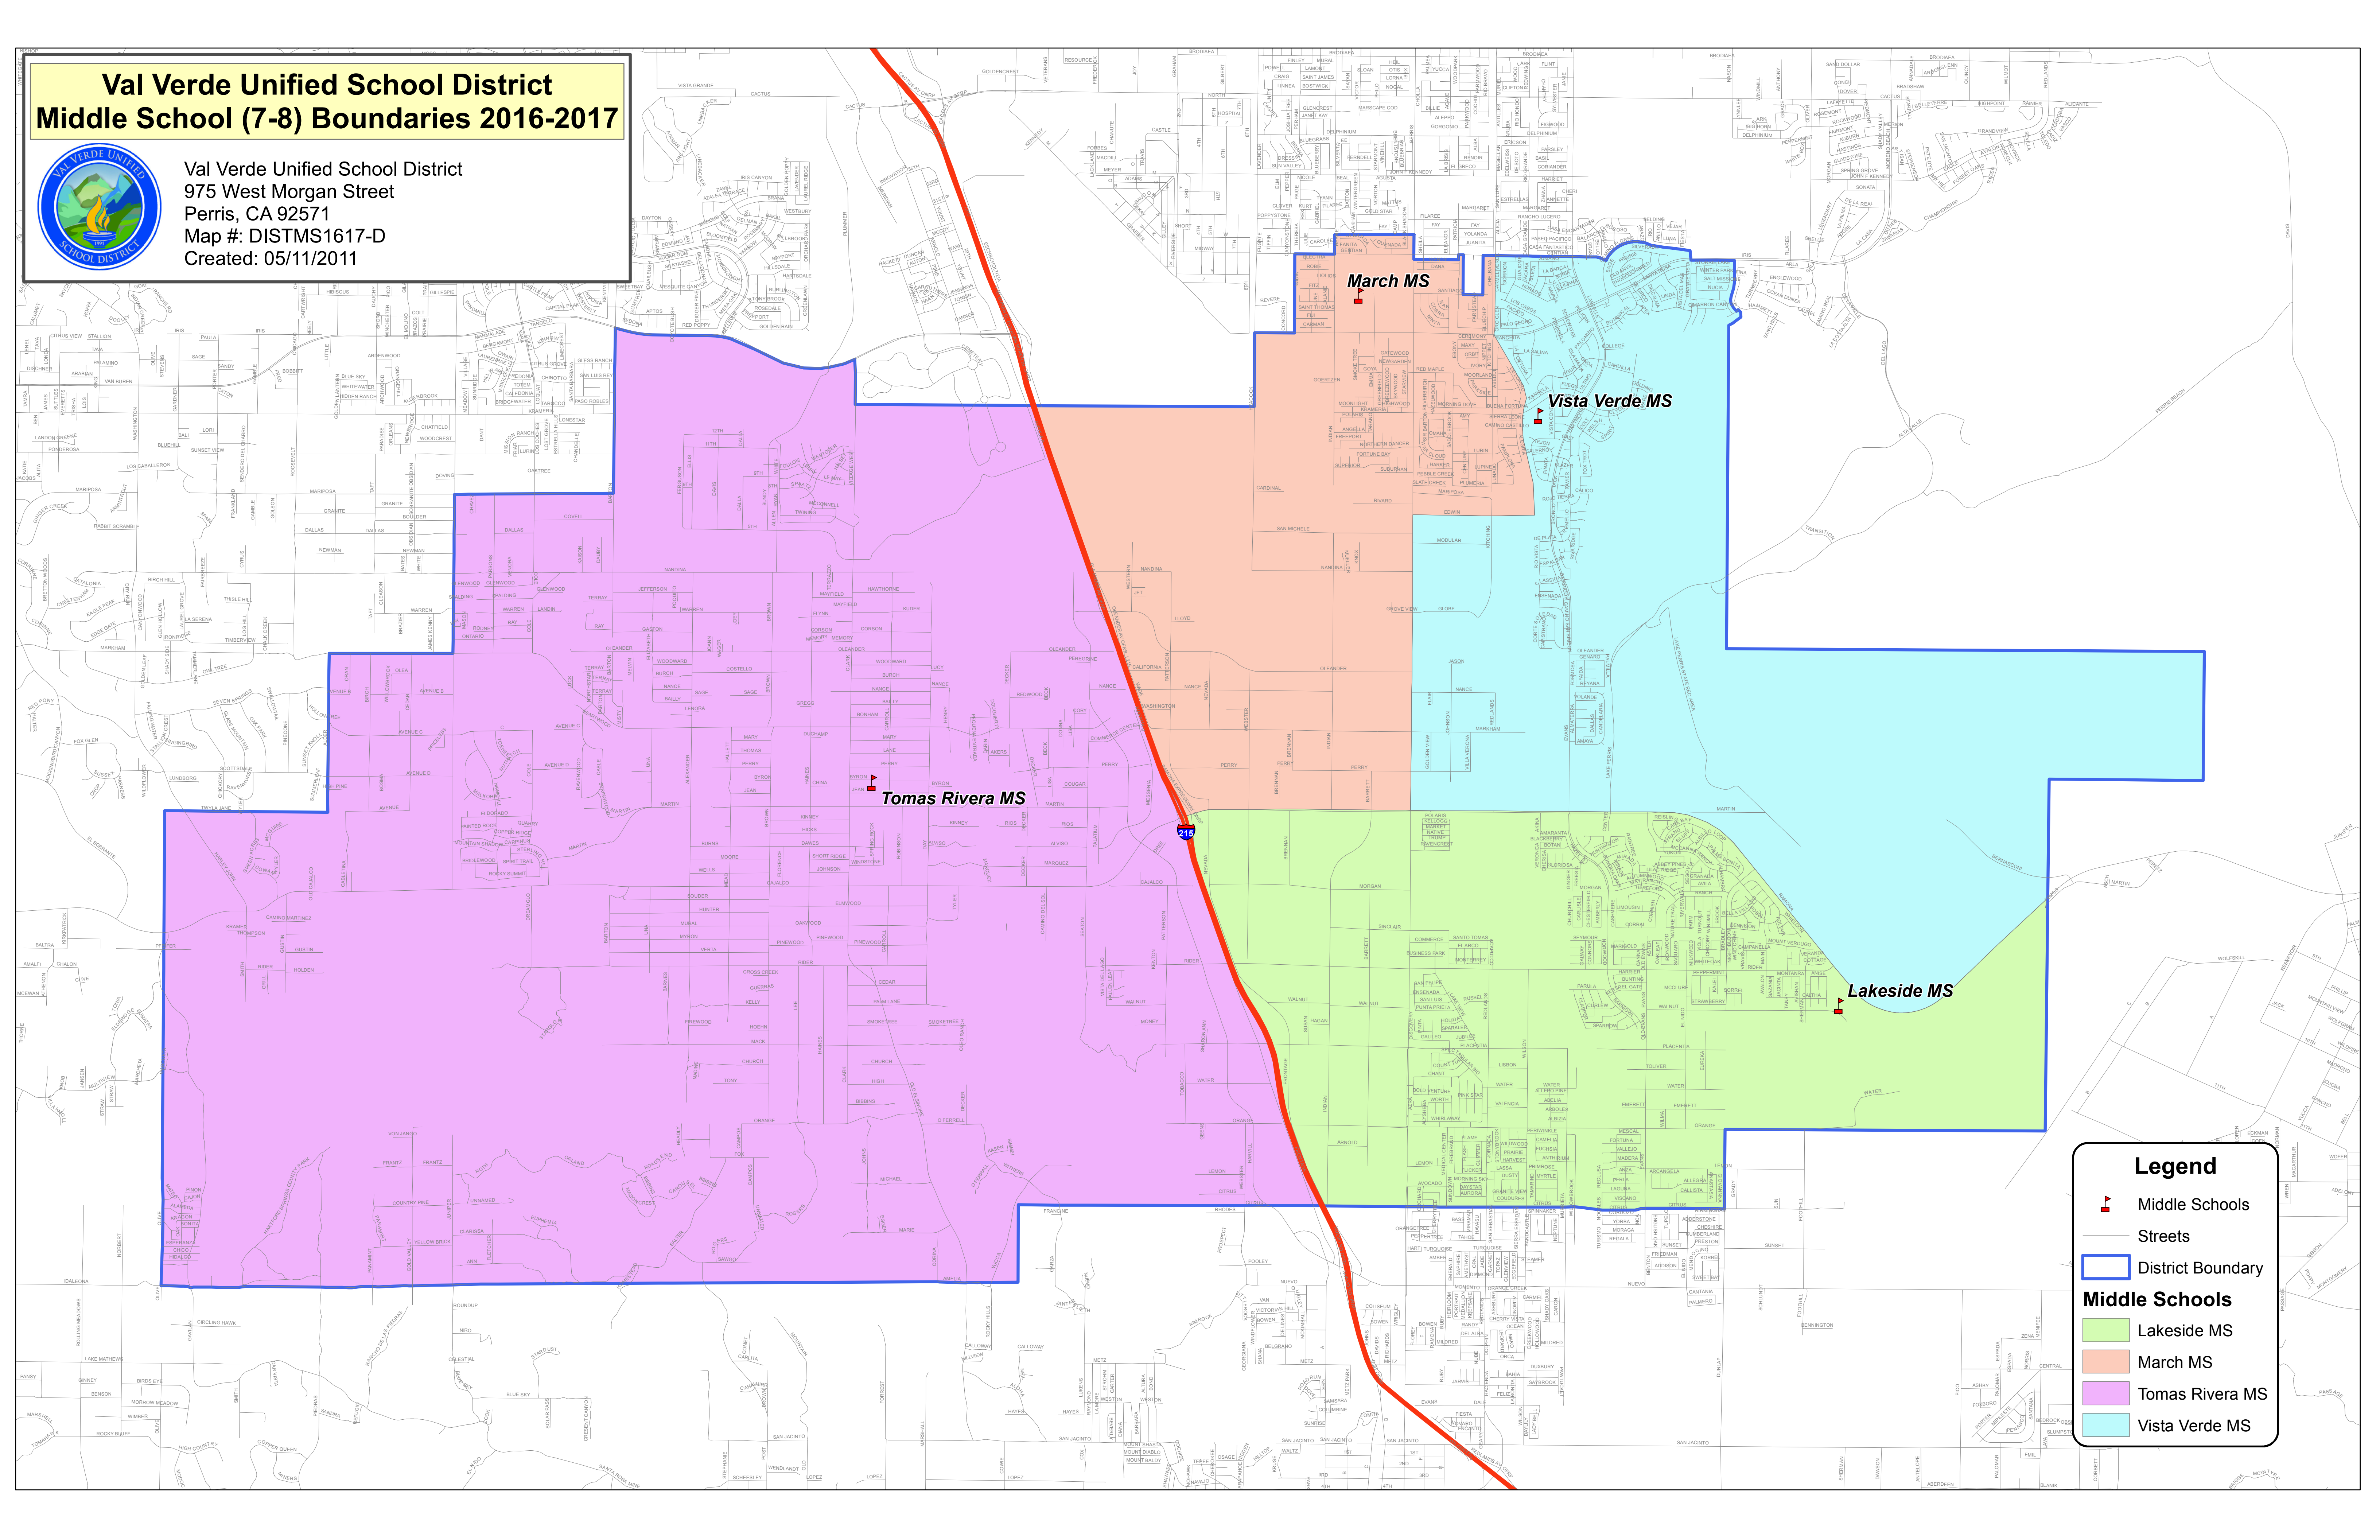

# Val Verde Unified School District Middle School (7-8) Boundaries 2016-2017

Val Verde Unified School District  
975 West Morgan Street  
Perris, CA 92571  
Map #: DISTMS1617-D  
Created: 05/11/2011

**March MS**

**Vista Verde MS**

**Tomas Rivera MS**

**Lakeside MS**

**Legend**

- Middle Schools
- Streets
- District Boundary
- Middle Schools**
- Lakeside MS
- March MS
- Tomas Rivera MS
- Vista Verde MS