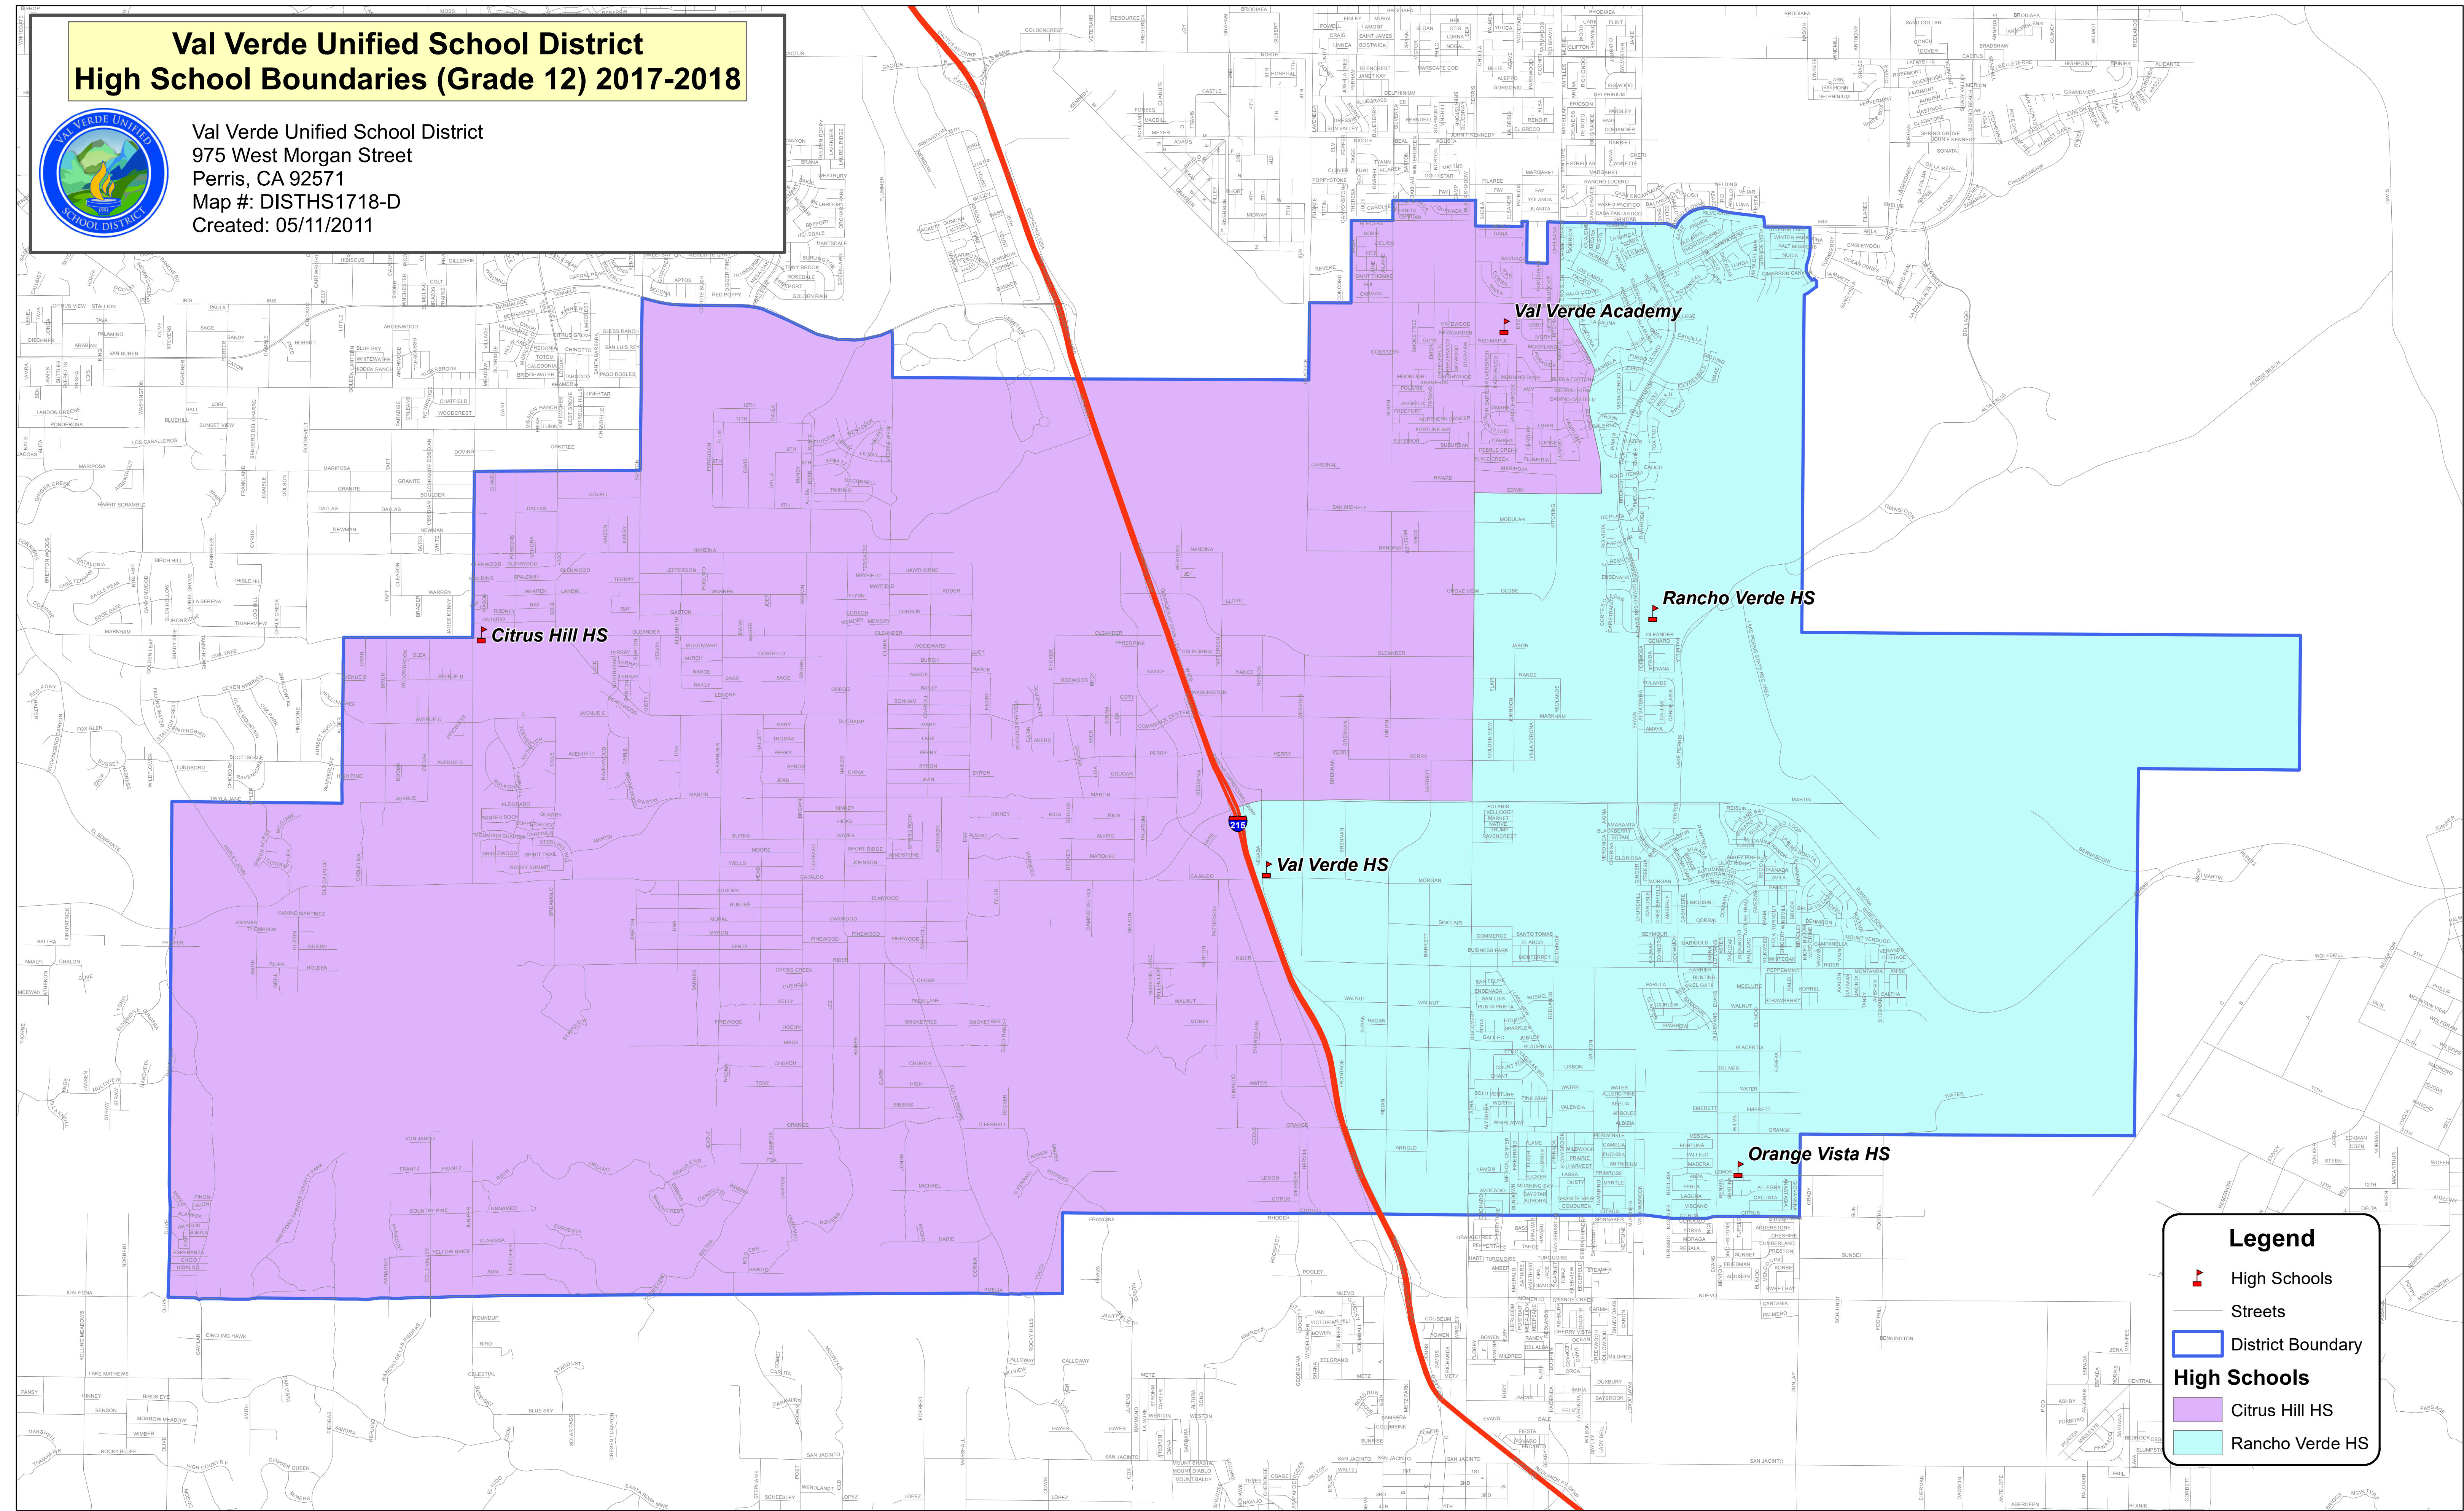

Val Verde Unified School District High School Boundaries (Grade 12) 2017-2018

Val Verde Unified School District
975 West Morgan Street
Perris, CA 92571
Map #: DISTHS1718-D
Created: 05/11/2011

Legend

- High Schools
- Streets
- District Boundary