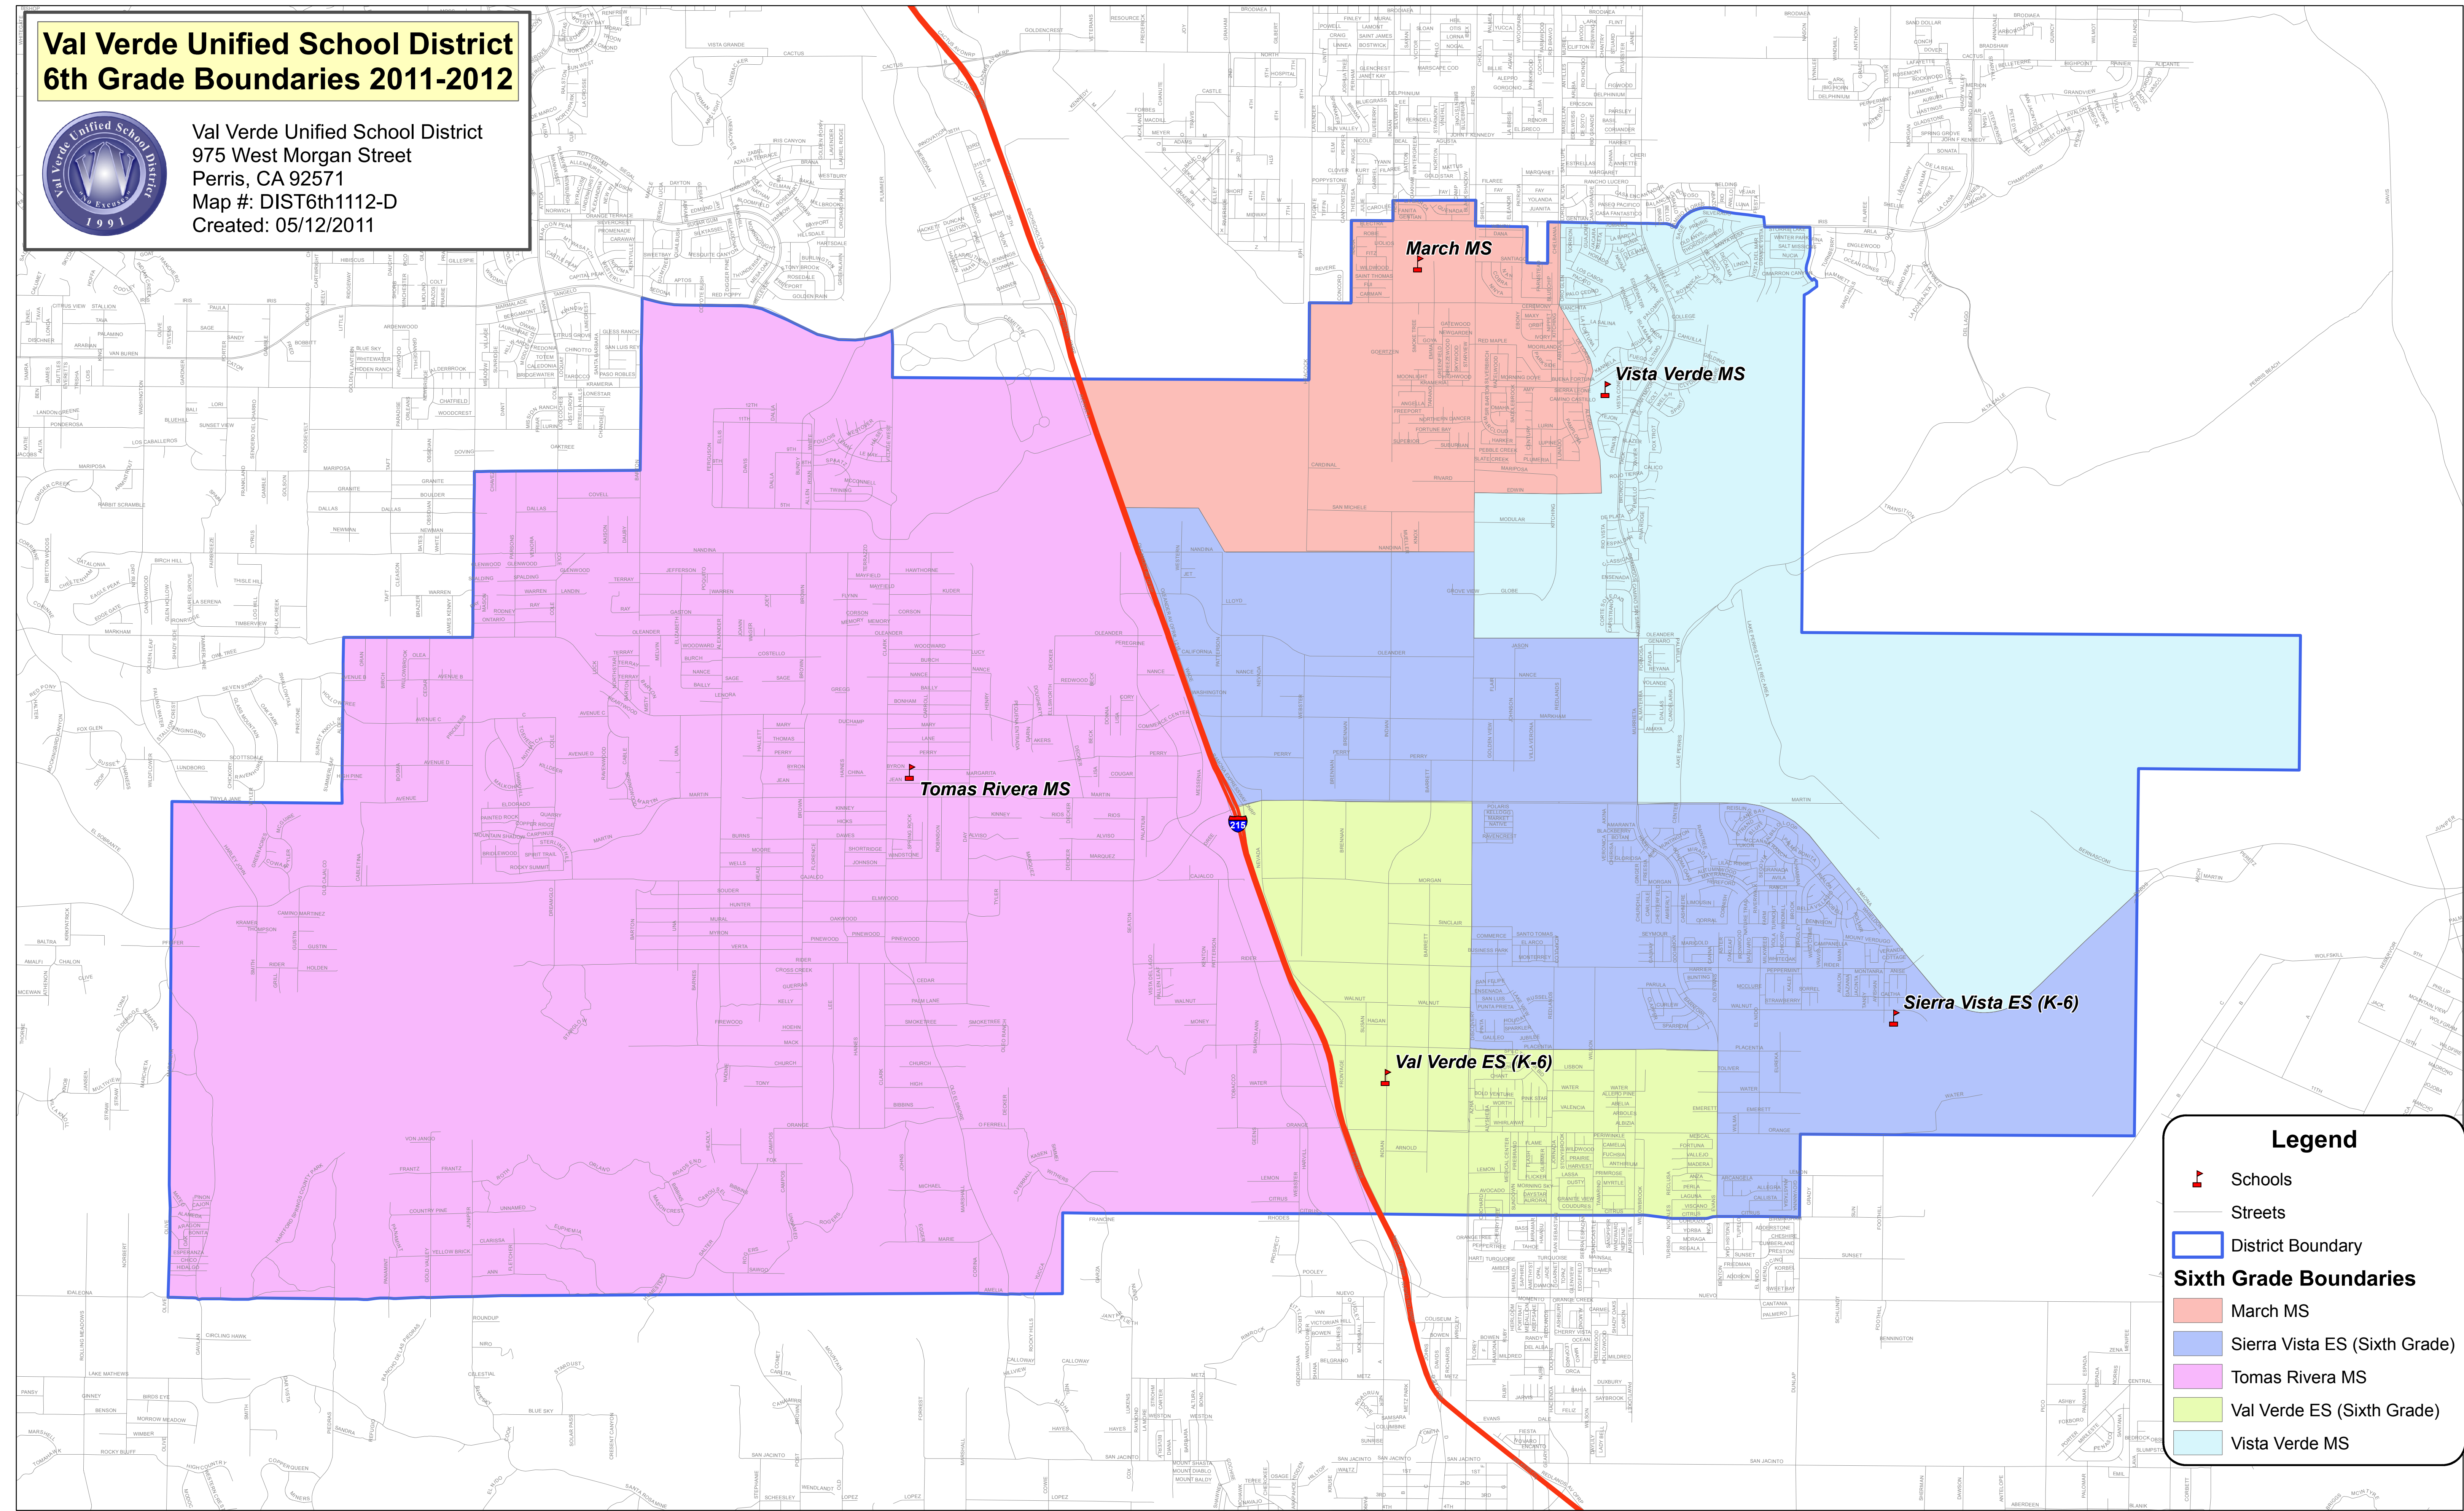

# Val Verde Unified School District 6th Grade Boundaries 2011-2012

Val Verde Unified School District  
975 West Morgan Street  
Perris, CA 92571  
Map #: DIST6th1112-D  
Created: 05/12/2011

### Legend

- Schools
- Streets
- District Boundary
- Sixth Grade Boundaries**
- March MS
- Sierra Vista ES (Sixth Grade)
- Tomas Rivera MS
- Val Verde ES (Sixth Grade)
- Vista Verde MS