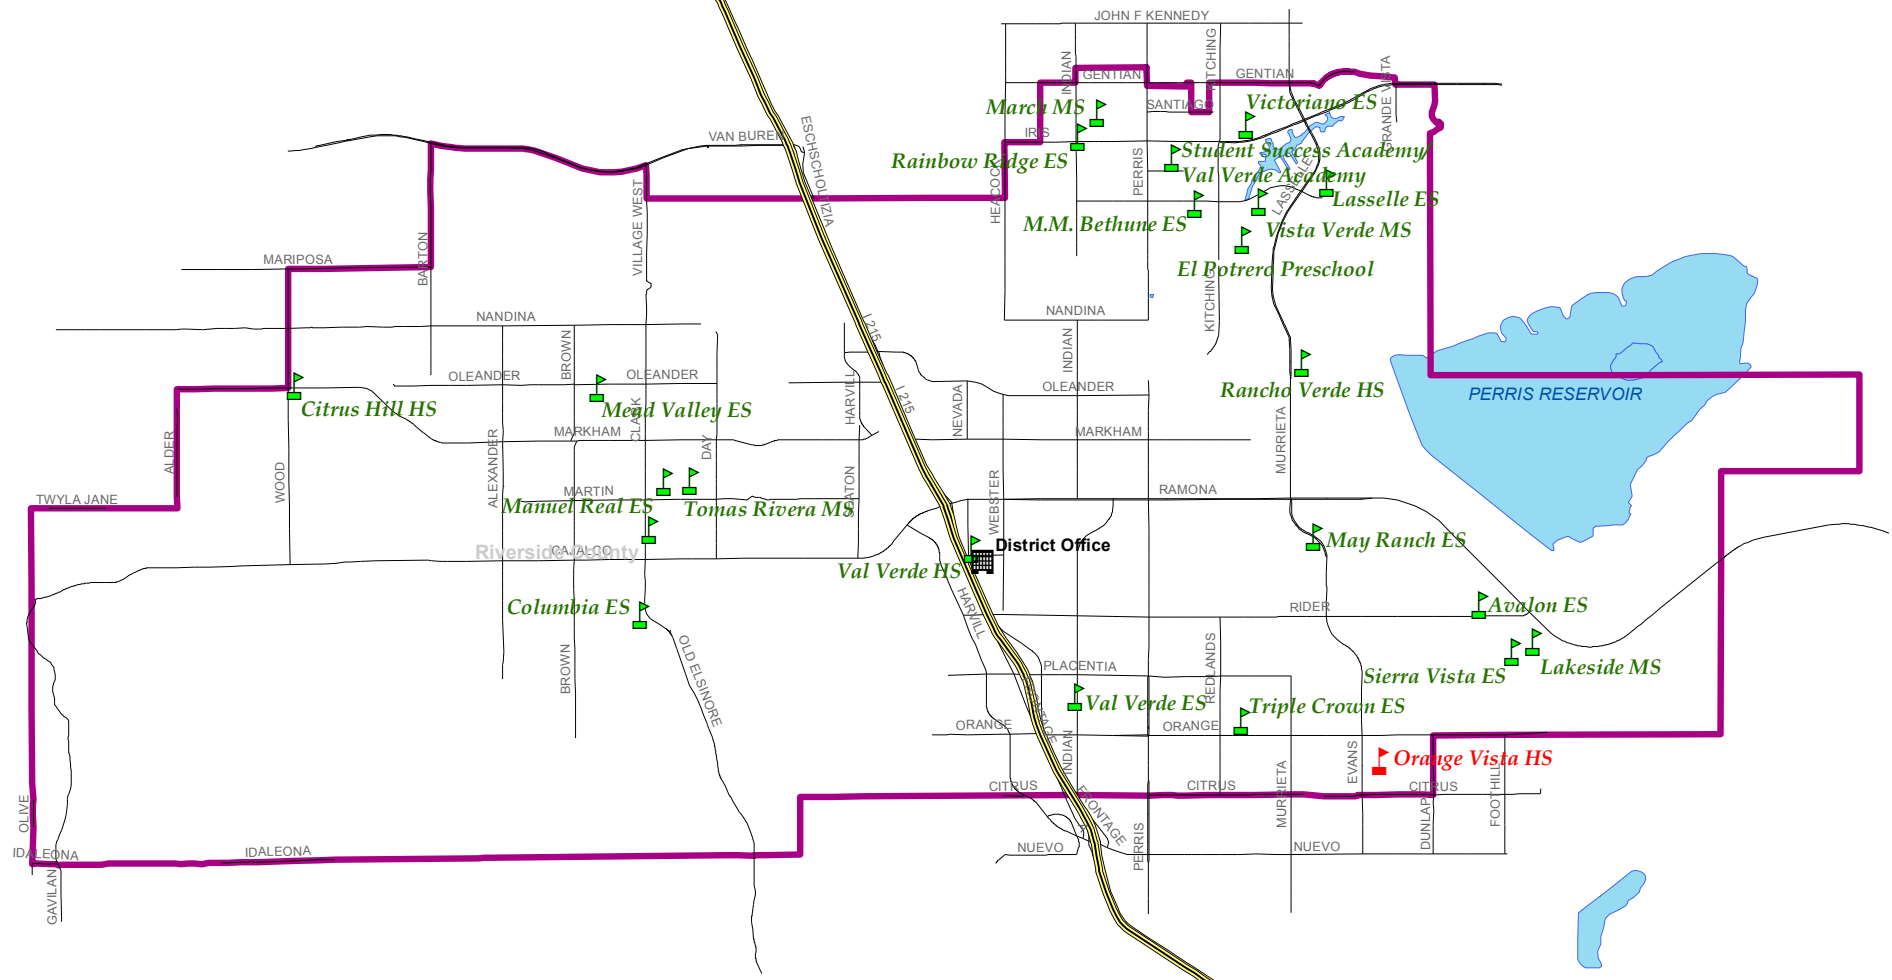

Val Verde Unified School District

Legend

- District Boundary
- Schools
- Future Schools
- District Office

Val Verde Unified School District
 975 W Morgan St
 Perris, CA 92571
 (951) 940-6100
 Map# : DistrictMap1415