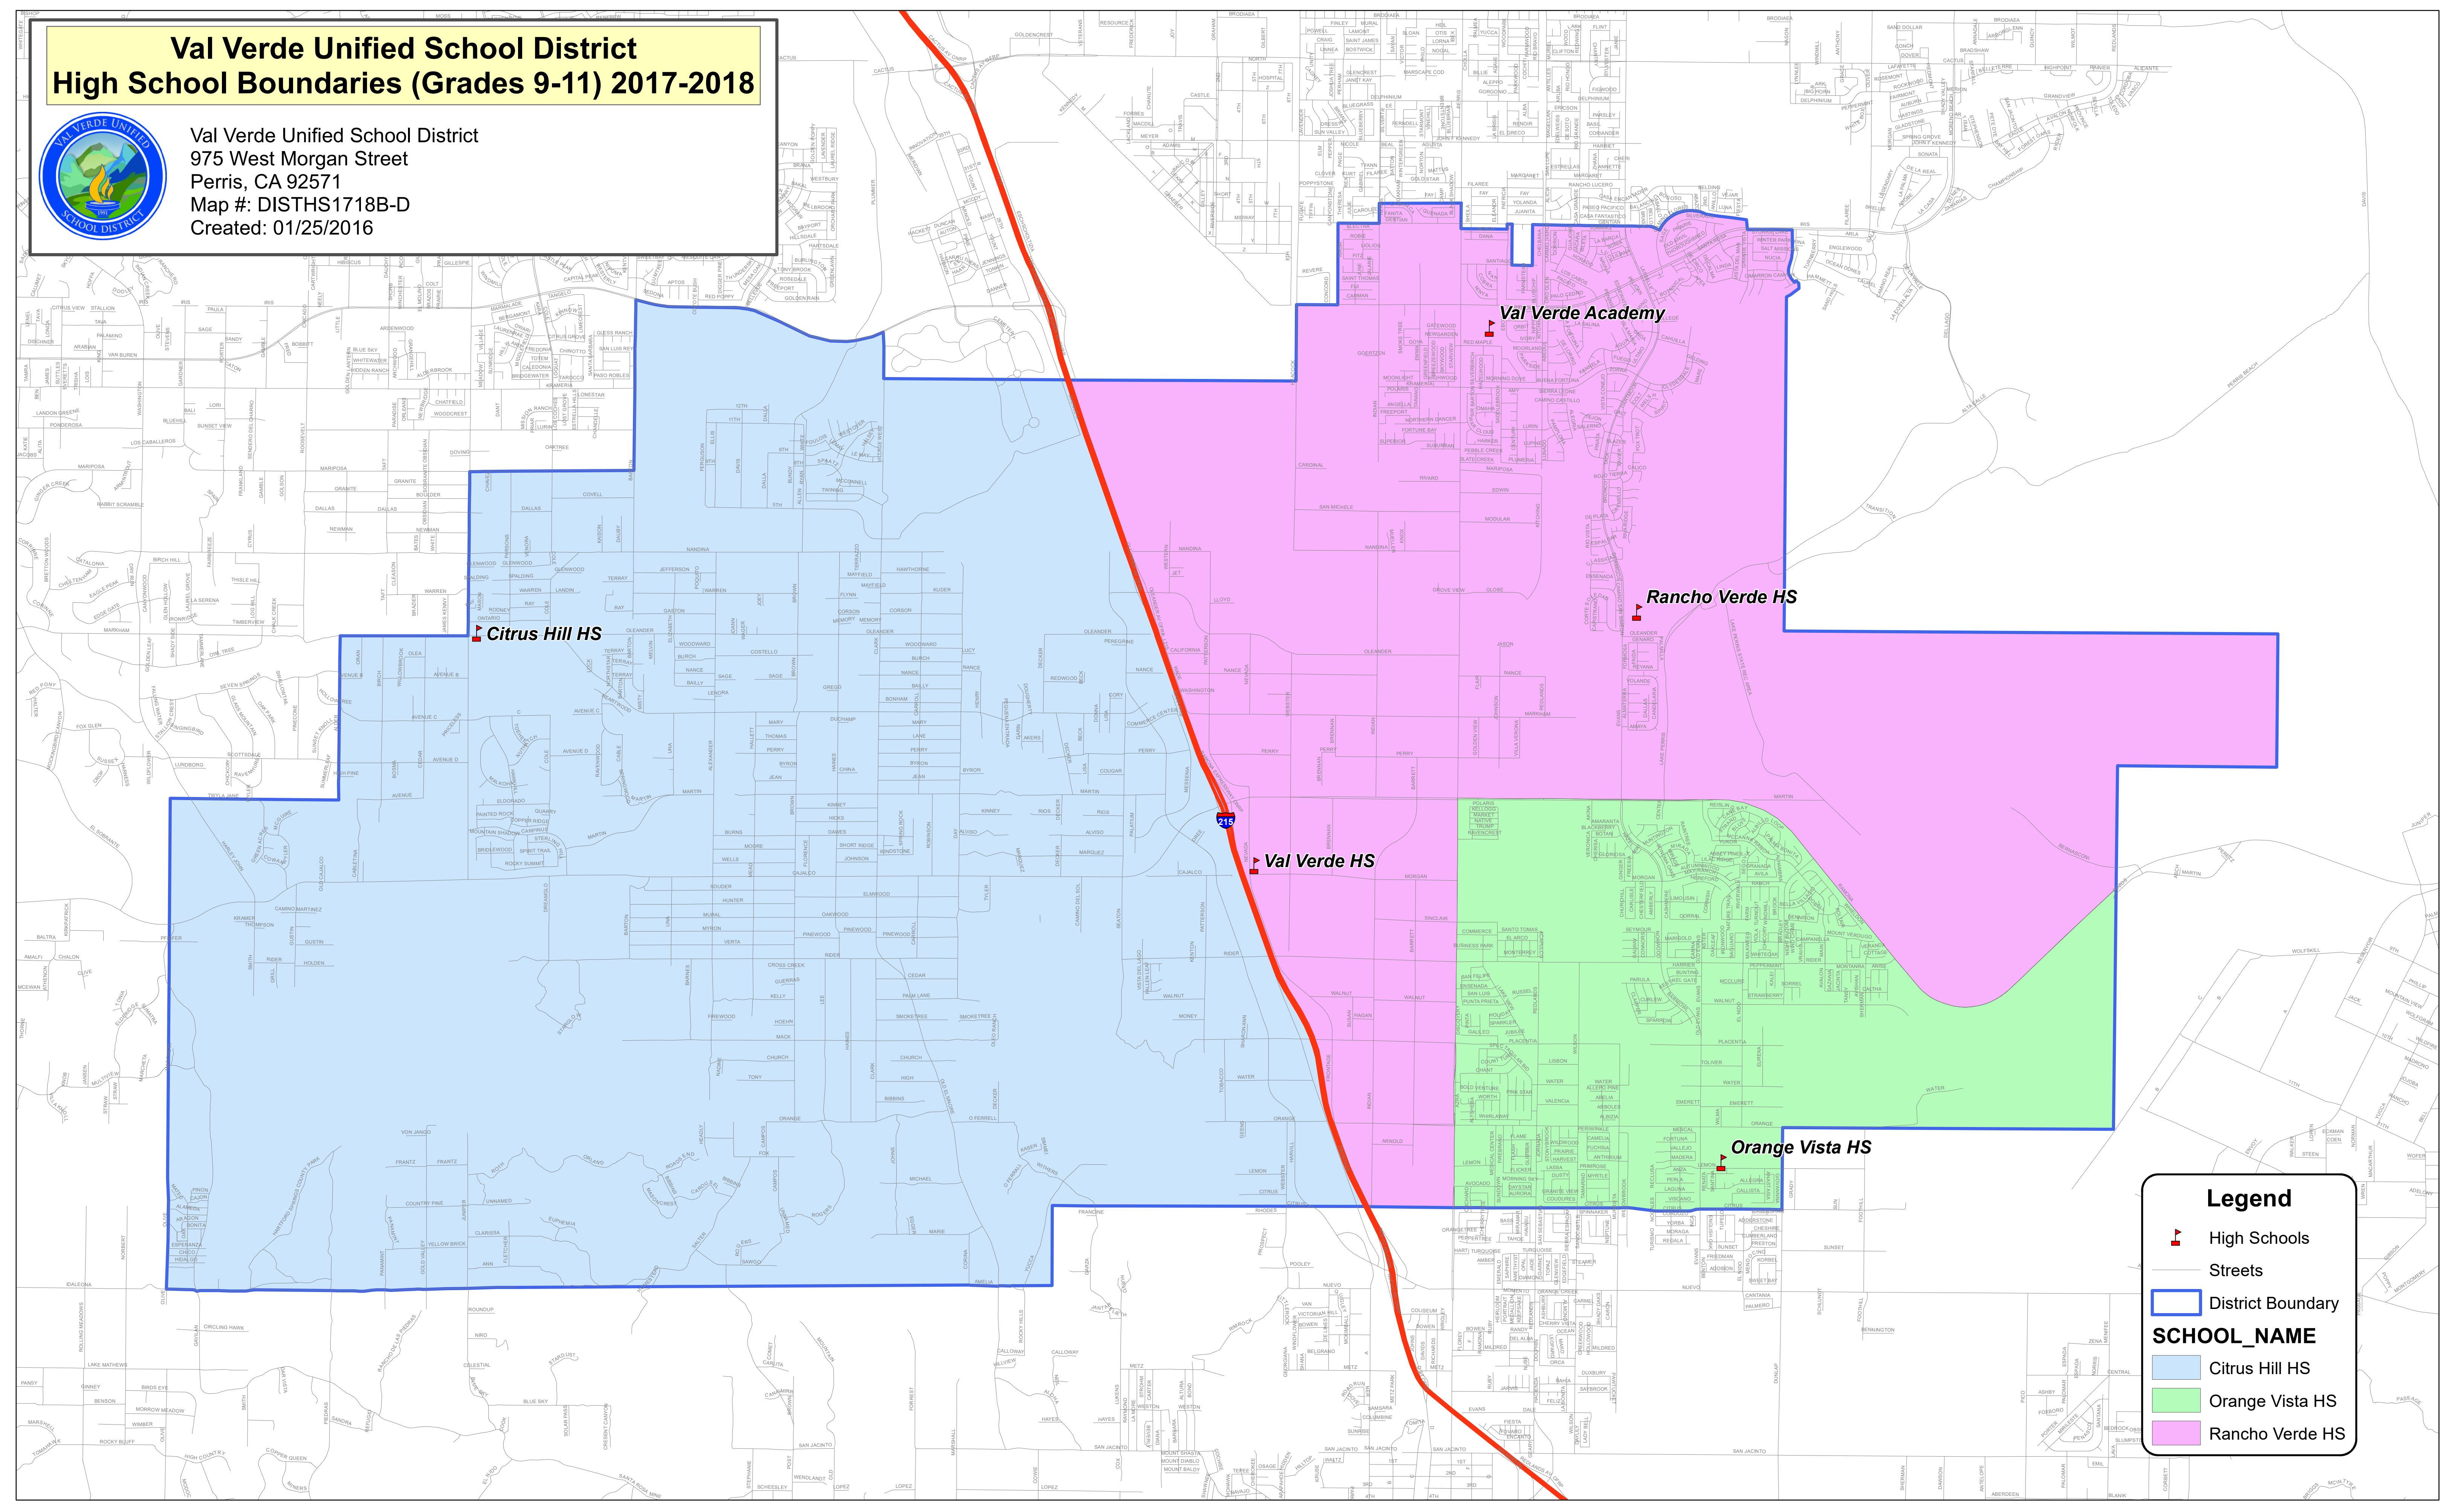

Val Verde Unified School District High School Boundaries (Grades 9-11) 2017-2018

Val Verde Unified School District
975 West Morgan Street
Perris, CA 92571
Map #: DISTHS1718B-D
Created: 01/25/2016

Citrus Hill HS

Val Verde Academy

Rancho Verde HS

Val Verde HS

Orange Vista HS

Legend

- High Schools
- Streets
- District Boundary
- SCHOOL_NAME**
- Citrus Hill HS
- Orange Vista HS
- Rancho Verde HS